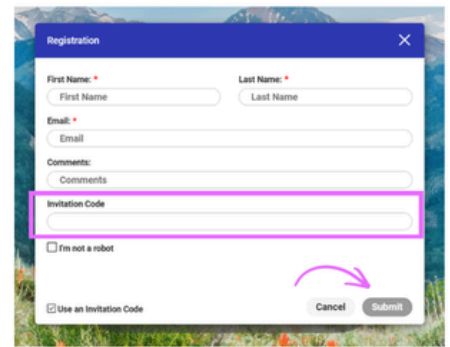

SNOWMASS

Stakeholder Marketing Portal

Here is a link to the [Snowmass Tourism Marketing Portal](#)

How to access:

1. Click here to access the [Snowmass Tourism's Marketing Portal - Canto](#)
2. Click "Register Now" and input your information
3. Click "Use an Invitation Code" and input the following invitation code:
r4sen9db3my5
4. Click "Submit"

What's Inside:

Event Specific Albums include the following:

- Poster/Flyer
- Social Graphics
- Photos (if available)
- Playlist links (if applicable)

Seasonal Album will include:

- Seasonal Event Poster
- Seasonal Event Highlight Video
- Promo details + any related graphics or photos