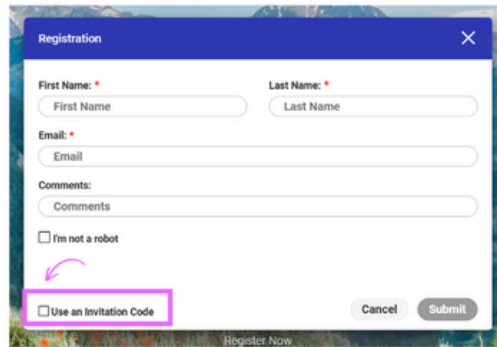

SNOWMASS

Stakeholder Marketing Portal

Here is a link to the [Snowmass Tourism Marketing Portal](#)

How to access:

1. Click here to access the [Snowmass Tourism's Marketing Portal - Canto](#)
2. Click "Register Now" and input your information
3. Click "Use an Invitation Code" and input the following invitation code:
r4sen9db3my5
4. Click "Submit"

What's Inside:

Event Specific Albums include the following:

- Poster/Flyer
- Social Graphics
- Photos (if available)
- Playlist links (if applicable)

Seasonal Album will include:

- Seasonal Event Poster
- Seasonal Event Highlight Video
- Promo details + any related graphics or photos