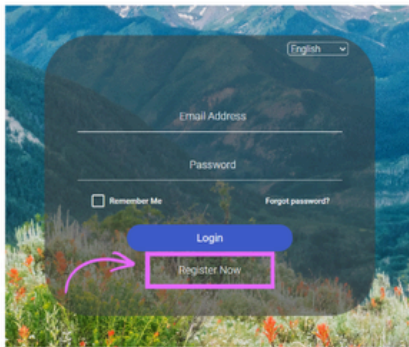

SNOWMASS

Stakeholder Marketing Portal

Here is a link to the [Snowmass Tourism Marketing Portal](#)

How to access:

1. Click here to access the [Snowmass Tourism's Marketing Portal - Canto](#)
2. Click "Register Now" and input your information
3. Click "Use an Invitation Code" and input the following invitation code:
r4sen9db3my5
4. Click "Submit"

What's Inside:

Event Specific Albums include the following:

- Poster/Flyer
- Social Graphics
- Photos (if available)
- Playlist links (if applicable)

Seasonal Album will include:

- Seasonal Event Poster
- Seasonal Event Highlight Video
- Promo details + any related graphics or photos