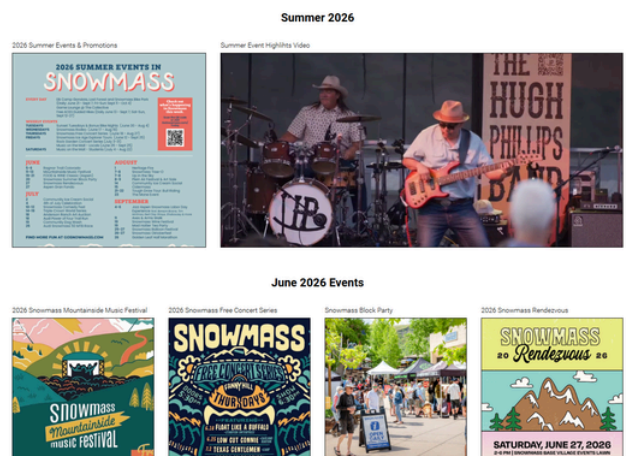

SNOWMASS

Stakeholder Marketing Portal

Here is a link to the [Snowmass Tourism Marketing Portal](#)

How to access:

1. Click here to access the [Snowmass Tourism's Marketing Portal - Canto](#)
2. Click "Register Now" and input your information
3. Click "Use an Invitation Code" and input the following invitation code:
r4sen9db3my5
4. Click "Submit"

What's Inside:

Event Specific Albums include the following:

- Poster/Flyer
- Social Graphics
- Photos (if available)
- Playlist links (if applicable)

Seasonal Album will include:

- Seasonal Event Poster
- Seasonal Event Highlight Video
- Promo details + any related graphics or photos