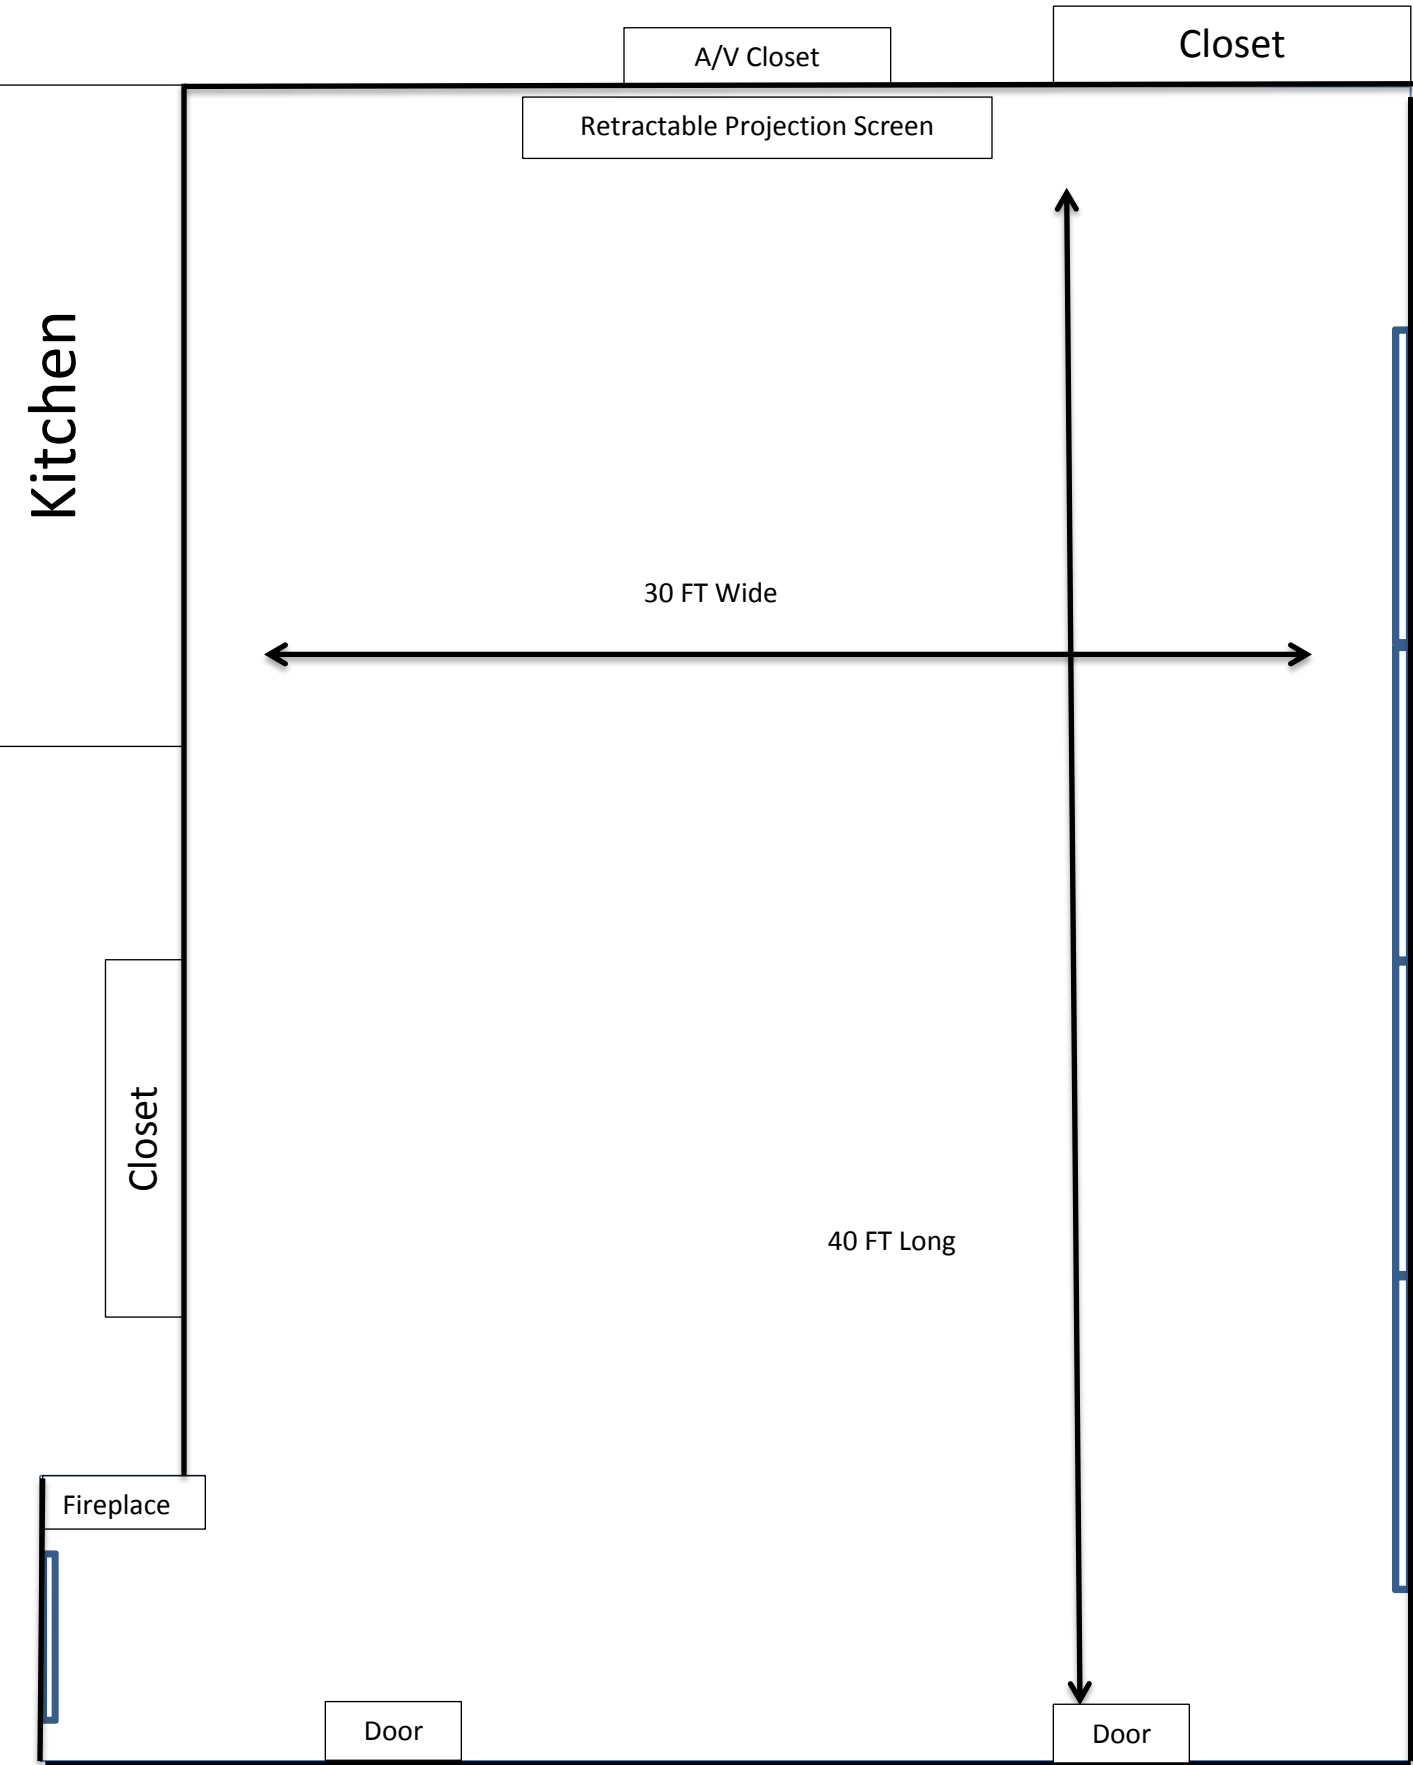

Independence Room: 1,200 Sq. Ft.

Terrace Room: 900 Sq. Ft.